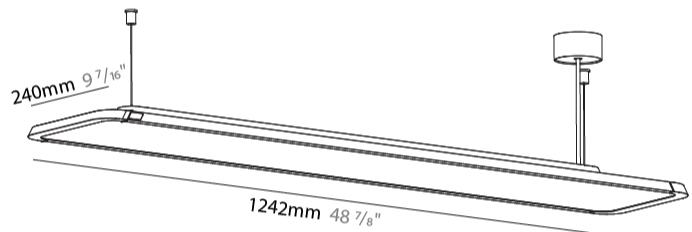

1. To build a product code in our configurator select the specify button on the base model # product page
2. To build a manual product code on this datasheet choose from the options listed below in blue font and add the suffix to the base model #

GENERAL

Series: Hadi
Subseries: Hadi-M Suspended
Partner: Prolicht
Division: Architectural
Installation: Suspension
Product Type: Pendant
Mounting Location: Ceiling
Light Distribution: Direct

PHYSICAL

Shape: Rectangle
Length (mm): 1242
Length (in): 48 7/8
Width (mm): 240
Width (in): 9 7/16
Height (mm): 48
Height (in): 1 7/8

Fixture Finish: SSR / BKV / CWI / CRY / HAB / UFT / ITA / RUA / FTG / MYG / LOD / PUS / FRO / FUP / KIA / POP / BLS / SPG / MEY / GOH / CHC / COM / ABZ / JAG / OBR / MOS / ROR

Fixture Material: Extruded Aluminum / Steel

Cable Details: 2000mm / 6000mm Transparent Cable

ELECTRICAL

Lamp Type: LED (Zhaga Standard)
Input Wattage (W): 37.3
Total Output Wattage (W): 33.6
Dimming: Non-Dimmable
Driver Included: No
Driver Location: Integrated
Driver Type: Constant Current - Universal
Driver Class: Class 2
Input Voltage (V): 120 - 277
Constant Current (MA): 112

LED

Color Temperature (°K): 3000 / 3500 / 4000
Max. Delivered Lumen (lm): 4269 / 4265 / 4352
Nominal Lumen (lm): 4976 / 4971 / 5072
CRI: >90 CRI
Lamp Life (hrs): 50000

OPTICAL

RATINGS AND CERTIFICATIONS

Certified By: Certified for North American Standards
IP rating: IP20