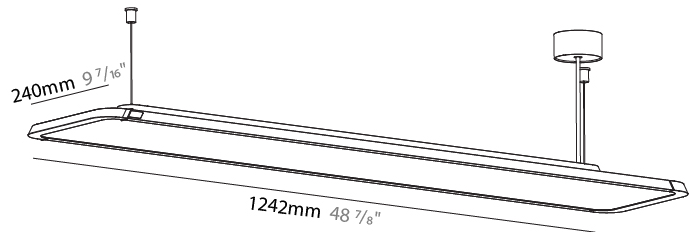

1. To build a product code in our configurator select the specify button on the base model # product page
2. To build a manual product code on this datasheet choose from the options listed below in blue font and add the suffix to the base model #

GENERAL

Series: Hadi
Subseries: Hadi-M Suspended
Partner: Prolicht
Division: Architectural
Installation: Suspension
Product Type: Pendant
Mounting Location: Ceiling
Light Distribution: Direct / Indirect

PHYSICAL

Shape: Rectangle
Length (mm): 1242
Length (in): 48 ⁷/₈
Width (mm): 240
Width (in): 9 ⁷/₁₆
Height (mm): 48
Height (in): 1 ⁷/₈
Fixture Finish: SSR / BKV / CWI / CRY / HAB / UFT / ITA / RUA / FTG / MYG / LOD / PUS / FRO / FUP / KIA / POP / BLS / SPG / MEY / GOH / CHC / COM / ABZ / JAG / OBR / MOS / ROR
Fixture Material: Extruded Aluminum / Steel
Cable Details: 2000mm / 6000mm Transparent Cable

ELECTRICAL

Lamp Type: LED (Zhaga Standard)
Input Wattage (W): 68.5
Total Output Wattage (W): 61.8
Dimming: Non-Dimmable
Driver Included: No
Driver Location: Integrated
Driver Type: Constant Current - Universal
Driver Class: Class 2
Input Voltage (V): 120 - 277
Upon Request: 0-10V Dimming

LED

Color Temperature (°K): 3000 / 3500 / 4000
Max. Delivered Lumen (lm): 7246 / 7230 / 7378
Nominal Lumen (lm): 8606 / 8687 / 8762
CRI: >90 CRI
Lamp Life (hrs): 50000

OPTICAL

RATINGS AND CERTIFICATIONS

Certified By: Certified for North American Standards
IP rating: IP20